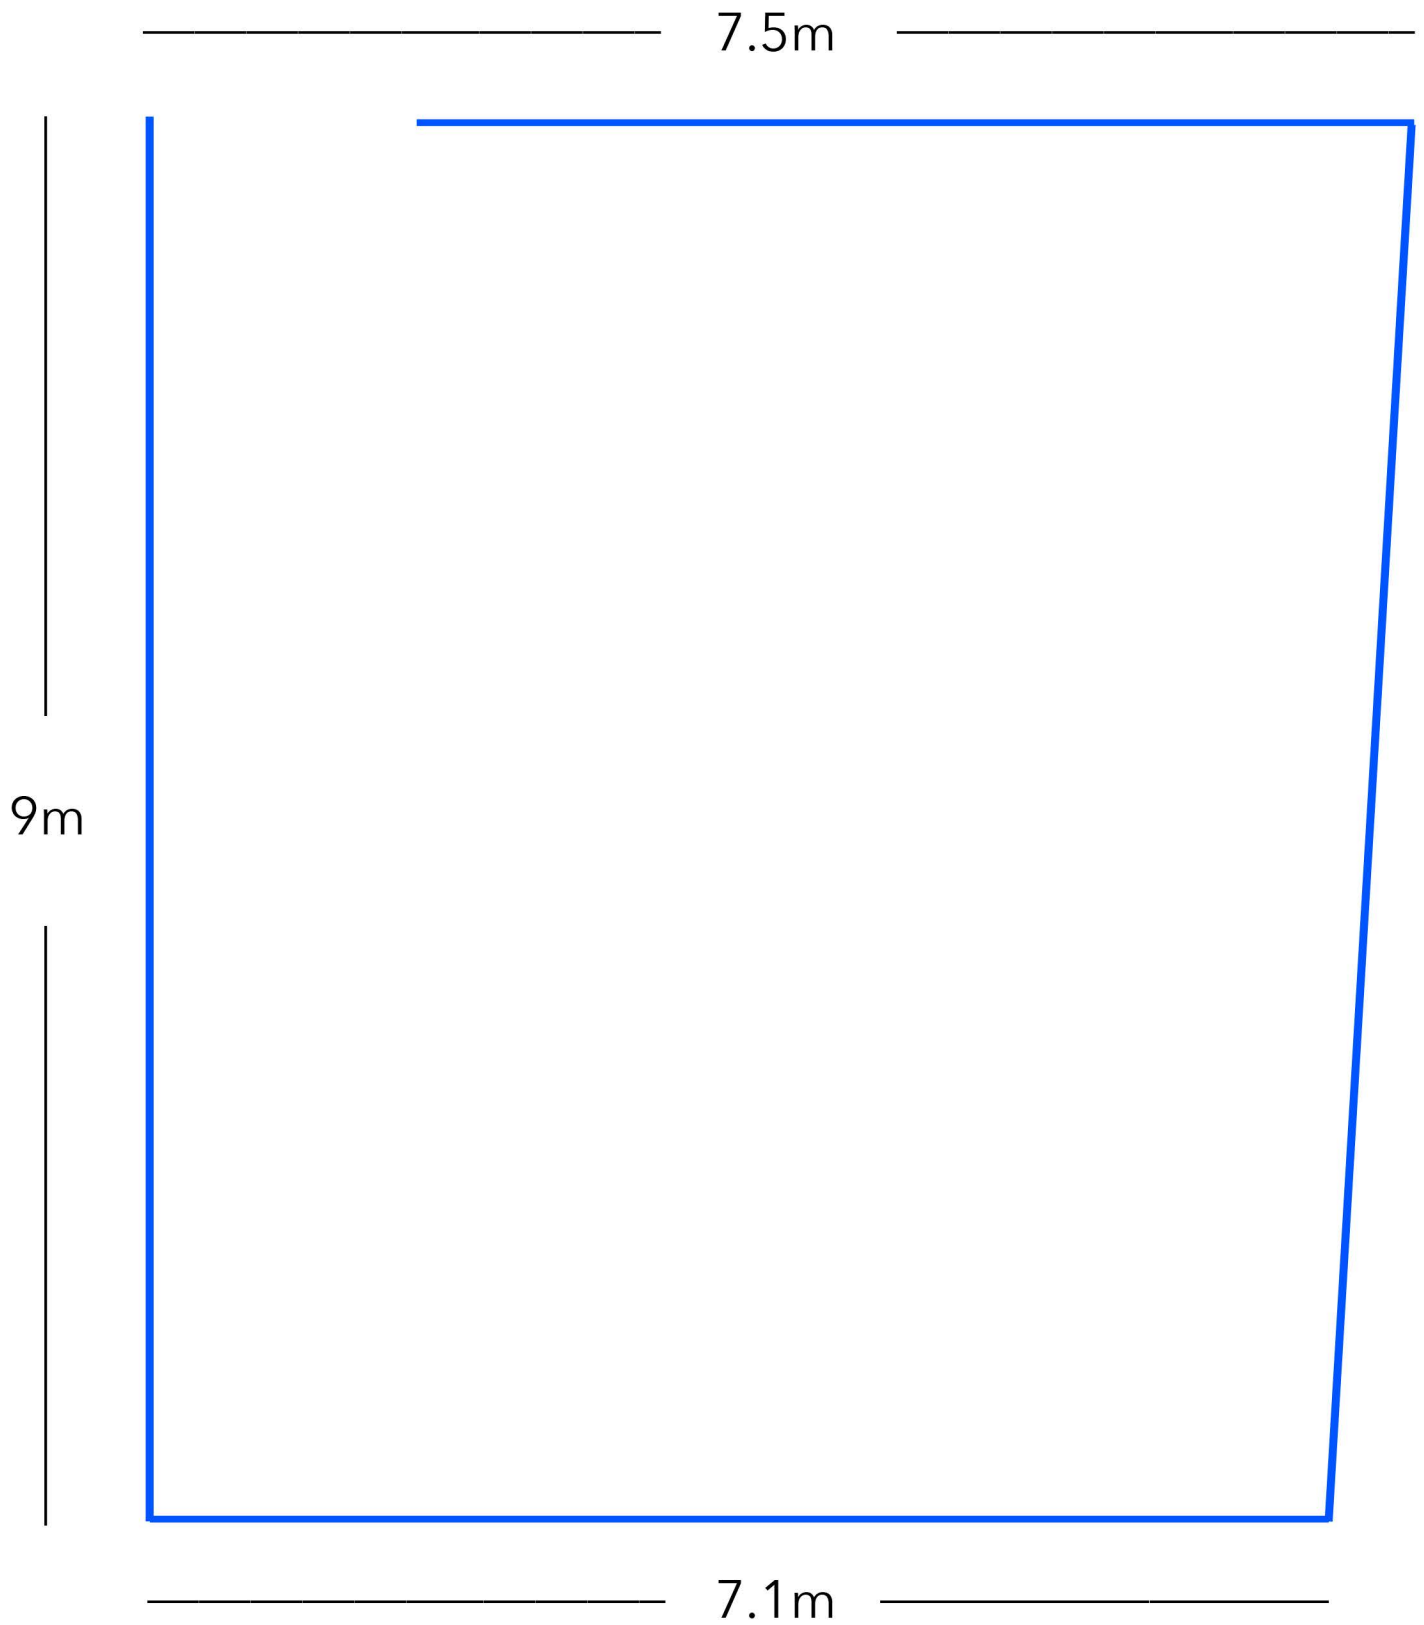

SAW Video Media Art Gallery - Floor Plan

Gallery height: 3.5m